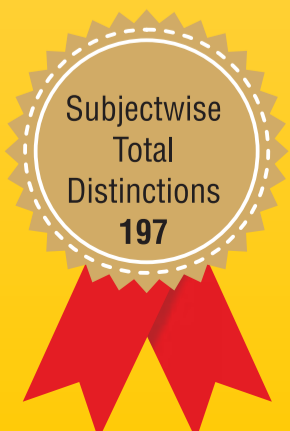

Ms ARPITHA RANI A
74.88%

Subjectwise Total Distinctions
RS&BK-69 | DG-57 | RN&VV-46 | Charaka-25